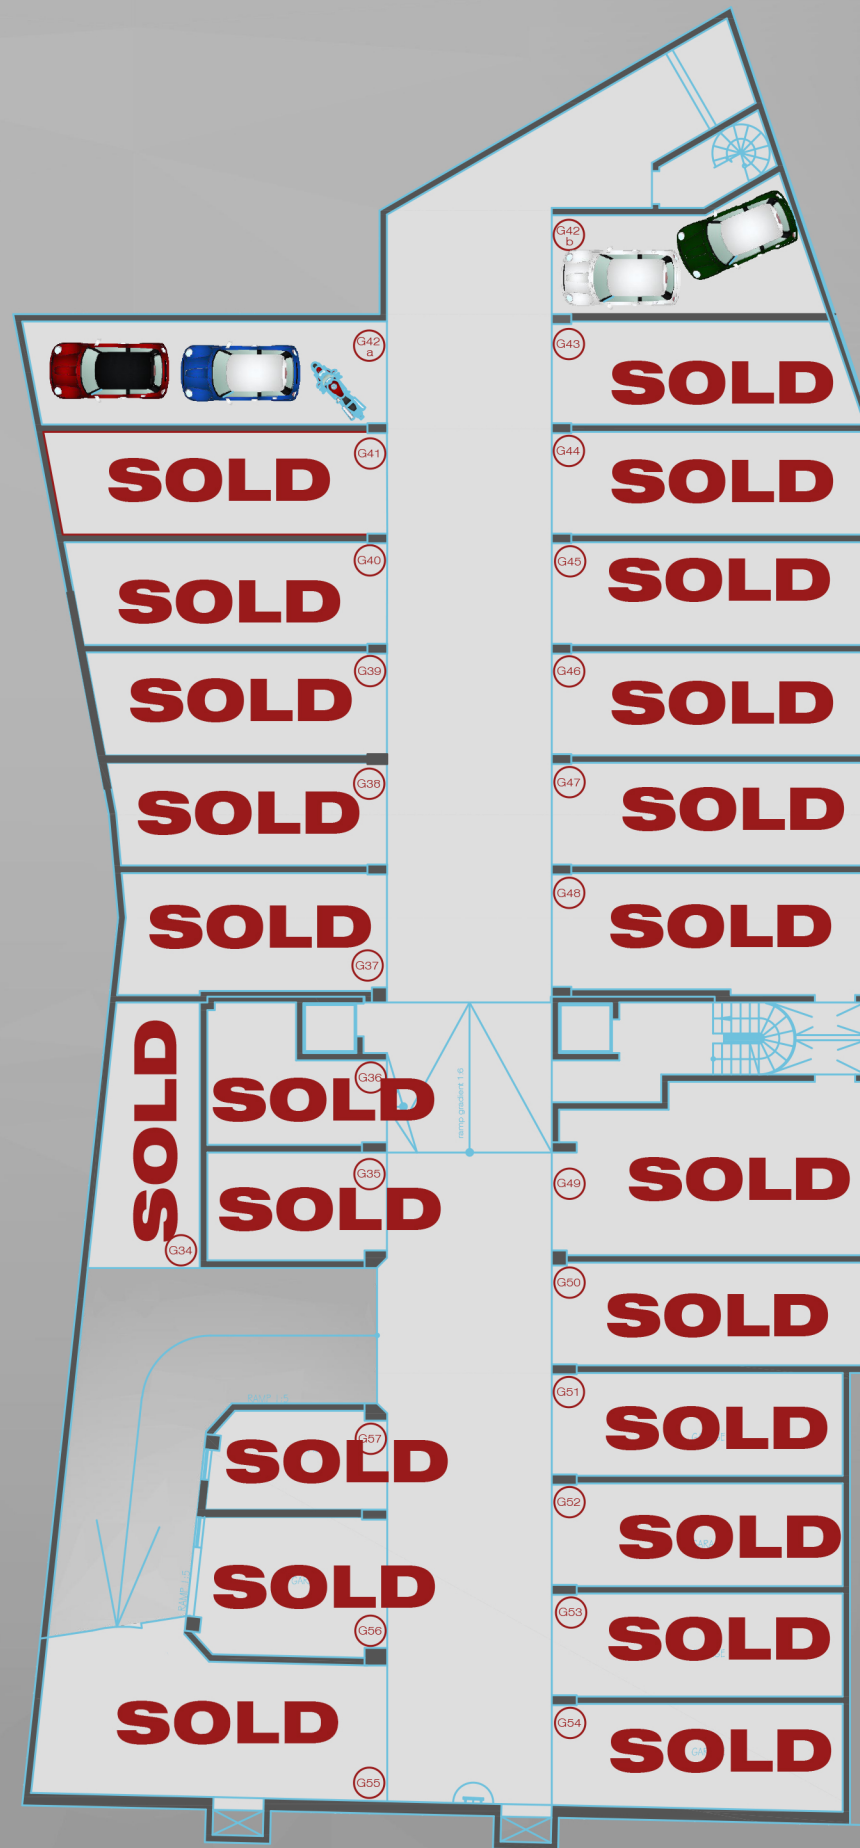

# MISRAH SIMAR Qala

Total Area

1 168 M<sup>2</sup>

Apartment

**51 / GARAGE**  
**LOWER BASEMENT**

ARTISTIC IMPRESSION ONLY