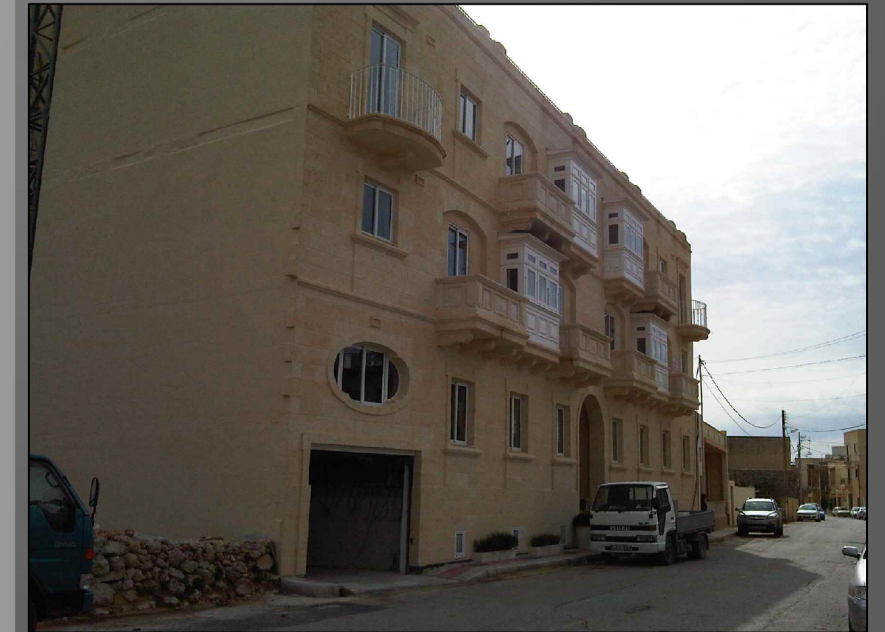

# MISRAH SIMAR Qala

Total Area

1 168 M<sup>2</sup>

Apartment

**51 / GARAGE**  
**LOWER BASEMENT**

ARTISTIC IMPRESSION ONLY